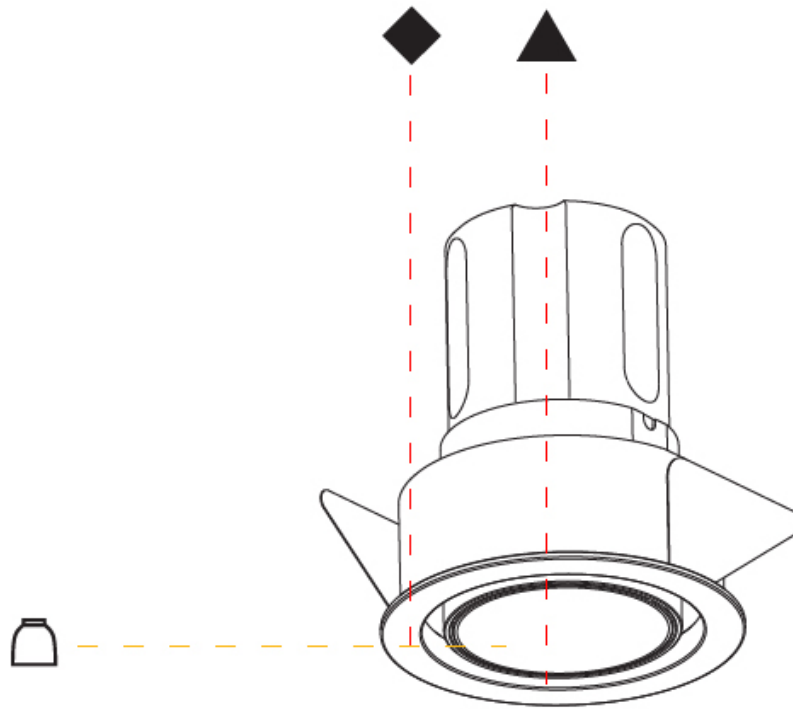

INVADER ADJUSTABLE RECESSED

A37962- : A37962-25-19-33

PROJECT	_____
TYPE	_____
SPECIFIER	_____
QUANTITY	_____
DATE	_____