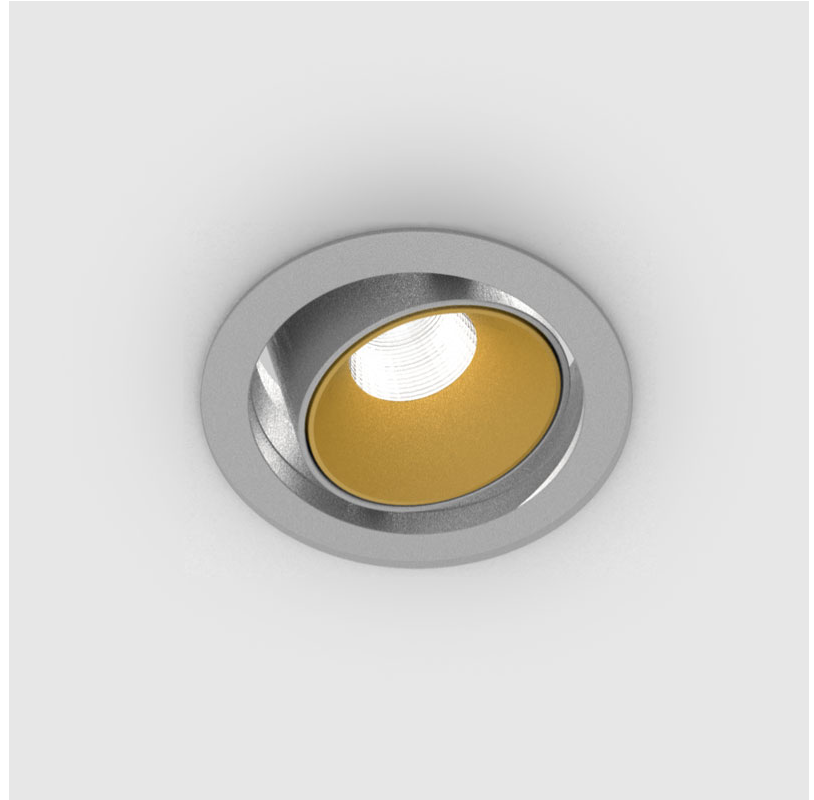

PROJECT	_____
TYPE	_____
SPECIFIER	_____
QUANTITY	_____
DATE	_____

INVADER ADJUSTABLE RECESSED

A37962- : A37962-25-19-33

base number

1. To build a product code in our configurator select the specify button on the base model # product page
2. To build a manual product code on this datasheet choose from the options listed below in blue font and add the suffix to the base model #

GENERAL

Series: Invader Standard
Subseries: Invader Adjustable
Partner: Prolicht
Division: Architectural
Installation: Recessed
Product Type: Downlight
Mounting Location: Ceiling
Light Distribution: Adjustable / Downlight

PHYSICAL

Shape: Round
Diameter (mm): 62
Diameter (in): 2 7/16
Height (mm): 74
Height (in): 2 15/16
Min. Recessing Depth (mm): 150
Min. Recessing Depth (in): 5 7/8
Weight (kg): .138
Weight (lbs): .304

ELECTRICAL

Lamp Type: LED (Zhaga Standard)
Max. Wattage Per Lamp (W): 6.5W
Dimming: Tri-Mode (Non-Dimming and Phase Dimming (120Vac only) and 0-10V Dimming)
Driver Included: No
Driver Location: Remote
Driver Type: Constant Current - 120 / 277Vac
Constant Current (MA): 250mA

LED

Number of LEDs: 1
Color Temperature (°K): 3000
Max. Delivered Lumen (lm): 633
CRI: >90 CRI
Lamp Life (hrs): 50000

OPTICAL

Reflector°: 33
Adjustability: Rotational 180°; Tilt 30°

RATINGS AND CERTIFICATIONS

Certified By: Certified for North American Standards
IP rating: IP20