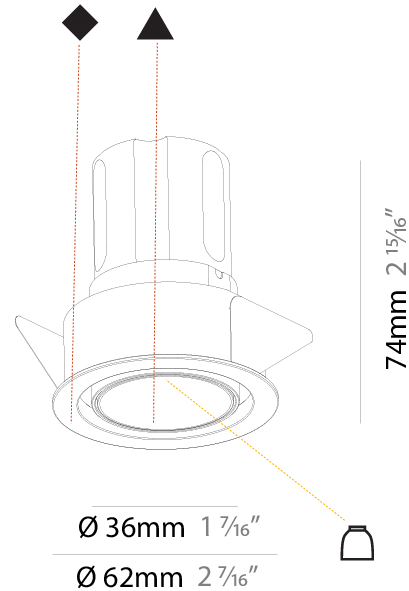

PROJECT	_____
TYPE	_____
SPECIFIER	_____
QUANTITY	_____
DATE	_____

INVADER ADJUSTABLE RECESSED

A37962- : A37962-25-19-33

base number

1. To build a product code in our configurator select the specify button on the base model # product page
2. To build a manual product code on this datasheet choose from the options listed below in blue font and add the suffix to the base model #

GENERAL

Series: Invader Standard
Subseries: Invader Adjustable
Partner: Prolicht
Division: Architectural
Installation: Recessed
Product Type: Downlight
Mounting Location: Ceiling
Light Distribution: Adjustable / Downlight

PHYSICAL

Shape: Round
Diameter (mm): 62
Diameter (in): 2 7/16
Height (mm): 74
Height (in): 2 15/16
Min. Recessing Depth (mm): 150
Min. Recessing Depth (in): 5 7/8
Weight (kg): .138
Weight (lbs): .304

ELECTRICAL

Lamp Type: LED (Zhaga Standard)
Max. Wattage Per Lamp (W): 6.5W
Dimming: Tri-Mode (Non-Dimming and Phase Dimming (120Vac only) and 0-10V Dimming)
Driver Included: No
Driver Location: Remote
Driver Type: Constant Current - 120 / 277Vac
Constant Current (MA): 250mA

LED

Number of LEDs: 1
Color Temperature (°K): 3000
Max. Delivered Lumen (lm): 633
CRI: >90 CRI
Lamp Life (hrs): 50000

OPTICAL

Reflector°: 33
Adjustability: Rotational 180°; Tilt 30°

RATINGS AND CERTIFICATIONS

Certified By: Certified for North American Standards
IP rating: IP20