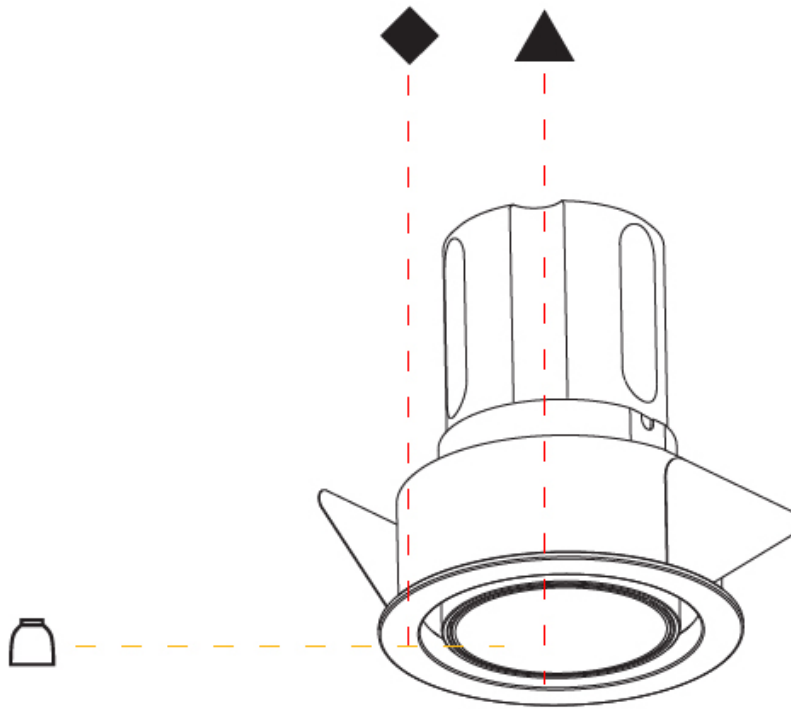

INVADER ADJUSTABLE RECESSED

A37962-

PROJECT _____

TYPE _____

SPECIFIER _____

QUANTITY _____

DATE _____

A