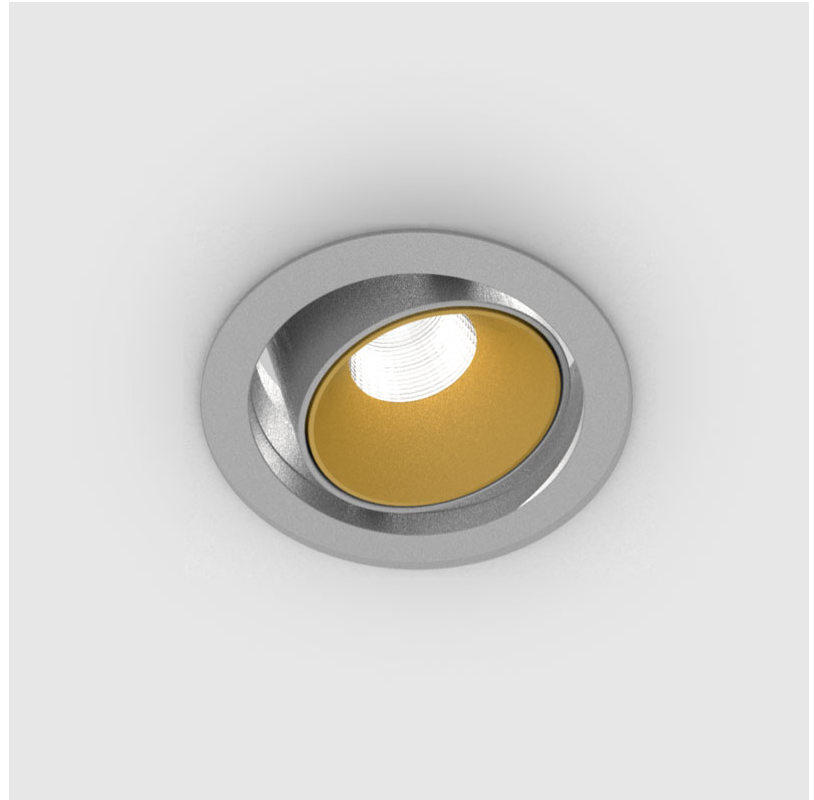

GENERAL

Series: Invader Standard
Subseries: Invader Adjustable
Partner: Prolicht
Division: Architectural
Installation: Recessed
Product Type: Downlight
Mounting Location: Ceiling
Light Distribution: Adjustable

PHYSICAL

Aperture Sizes - Downlights: 1"
Shape: Round
Diameter (mm): 62
Diameter (in): 2 7/16
Height (mm): 74
Height (in): 2 15/16
Min. Recessing Depth (mm): 150
Min. Recessing Depth (in): 5 7/8
Weight (kg): 0.138
Weight (lbs): 0.304
Fixture Finish: SSR / BKV / CWI / CRY / HAB / UFT / ITA / RUA / FTG / MYG / LOD / PUS / FRO / FUP / KIA / POP / BLS / SPG / MEY / GOH / CHC / COM / ABZ / JAG / OBR / MOS / ROR
Fixture Material: Aluminum
Cut-out Measurements: 57mm / 2 1/4"

ELECTRICAL

Lamp Type: LED (Zhaga Standard)
Input Wattage (W): 6.8
Total Output Wattage (W): 6.2
Dimming: Tri-Mode (Non-Dimming and Phase Dimming (120Vac only) and 0-10V Dimming)
Driver Included: No
Driver Location: Remote
Driver Type: Constant Current - 120 / 277Vac
Input Voltage (V): 120 - 277
Constant Current (MA): 250

LED

Number of LEDs: 1
Color Temperature (°K): 2700 / 3000 / 3500 / 4000
Max. Delivered Lumen (lm): 605 / 633 / 660 / 669
CRI: >90 CRI
Lamp Life (hrs): 50000

OPTICAL

Reflector°: 40 / 50
Adjustability: Rotational 180°; Tilt 30°

RATINGS AND CERTIFICATIONS

Certified By: Certified for North American Standards
IP rating: IP20