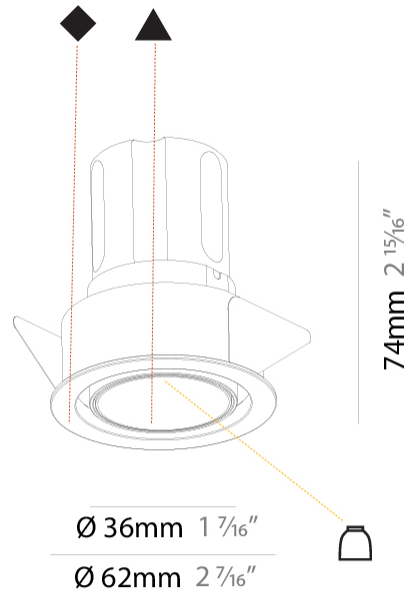

GENERAL

Series: Invader Standard
Subseries: Invader Adjustable
Partner: Prolicht
Division: Architectural
Installation: Recessed
Product Type: Downlight
Mounting Location: Ceiling
Light Distribution: Adjustable

PHYSICAL

Aperture Sizes - Downlights: 1"
Shape: Round
Diameter (mm): 62
Diameter (in): 2 7/16
Height (mm): 74
Height (in): 2 15/16
Min. Recessing Depth (mm): 150
Min. Recessing Depth (in): 5 7/8
Weight (kg): 0.138
Weight (lbs): 0.304
Fixture Finish: SSR / BKV / CWI / CRY / HAB / UFT / ITA / RUA / FTG / MYG / LOD / PUS / FRO / FUP / KIA / POP / BLS / SPG / MEY / GOH / CHC / COM / ABZ / JAG / OBR / MOS / ROR
Fixture Material: Aluminum
Cut-out Measurements: 57mm / 2 1/4"

ELECTRICAL

Lamp Type: LED (Zhaga Standard)
Input Wattage (W): 6.8
Total Output Wattage (W): 6.2
Dimming: Tri-Mode (Non-Dimming and Phase Dimming (120Vac only) and 0-10V Dimming)
Driver Included: No
Driver Location: Remote
Driver Type: Constant Current - 120 / 277Vac
Input Voltage (V): 120 - 277
Constant Current (MA): 250

LED

Number of LEDs: 1
Color Temperature (°K): 2700 / 3000 / 3500 / 4000
Max. Delivered Lumen (lm): 605 / 633 / 660 / 669
CRI: >90 CRI
Lamp Life (hrs): 50000

OPTICAL

Reflector°: 40 / 50
Adjustability: Rotational 180°; Tilt 30°

RATINGS AND CERTIFICATIONS

Certified By: Certified for North American Standards
IP rating: IP20